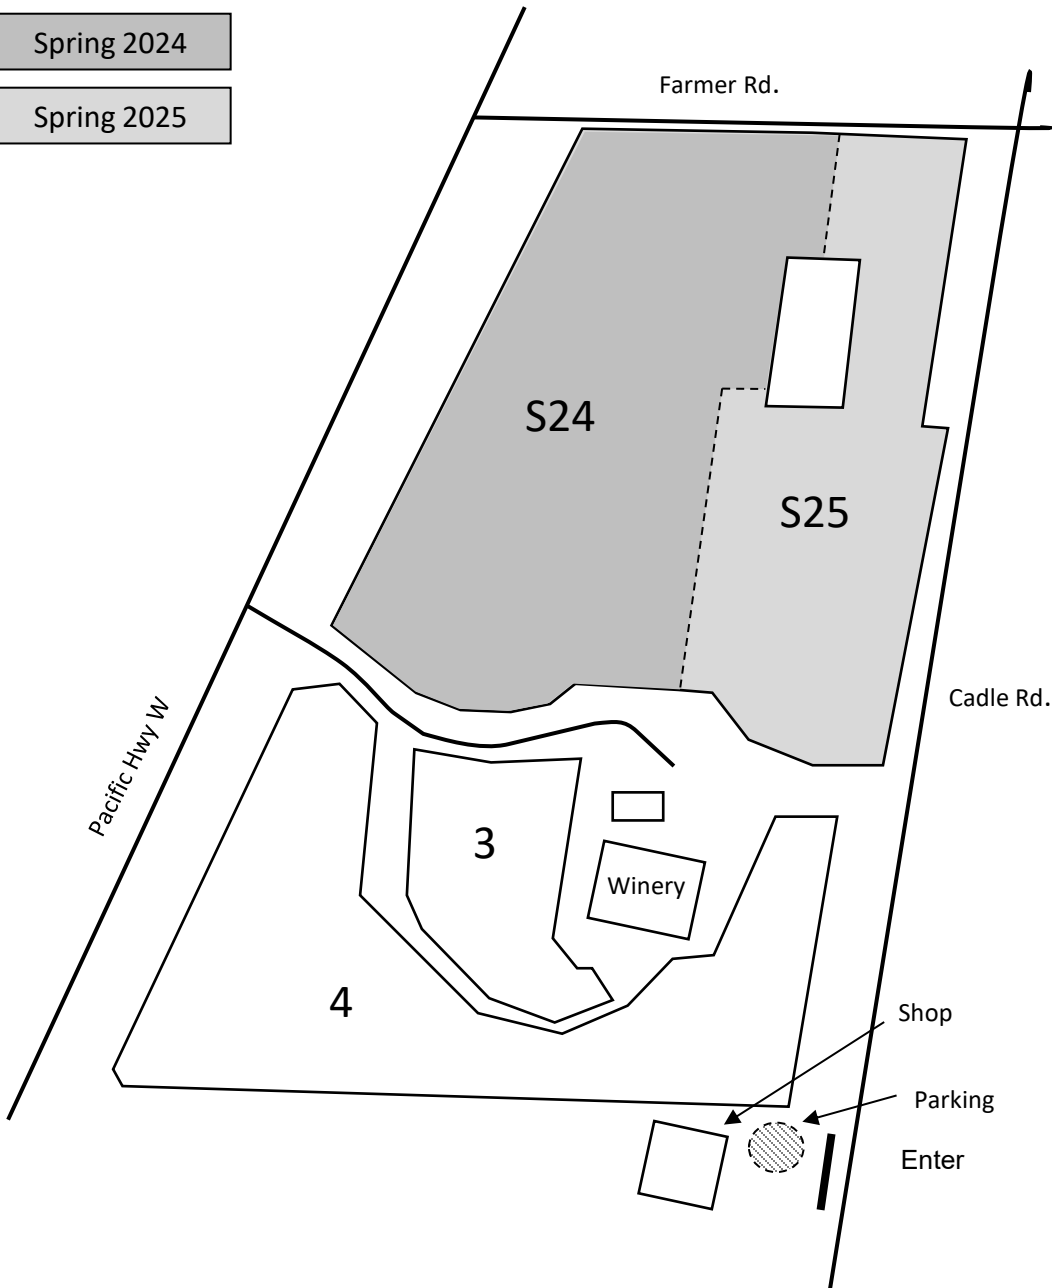

Map Edited: 3/12/2025

- Spring 2024
- Spring 2025

BLOCK	# OF ROWS	VARIETY	CLONE	ROOTSTOCK	SOURCE	PLANT SPACE	ROW SPACE	VINES/ACRE	VINE COUNT	PLANTED ACRES	YEAR PLANTED
3	36	Pinot Gris		Own		8	12	454	1098	2.42	1992
4	60	Pinot Gris		Own		8	12	454	3942	8.69	1992
S24	68	Pinot noir	Pommard	3309	Duarte/Wonderful	6	9	807	8118	10.06	2024 (spring)
S25	44	Pinot noir	Pommard	3309	Duarte	6	9	807	6480	8.03	2025 (spring)
Total										29.20	